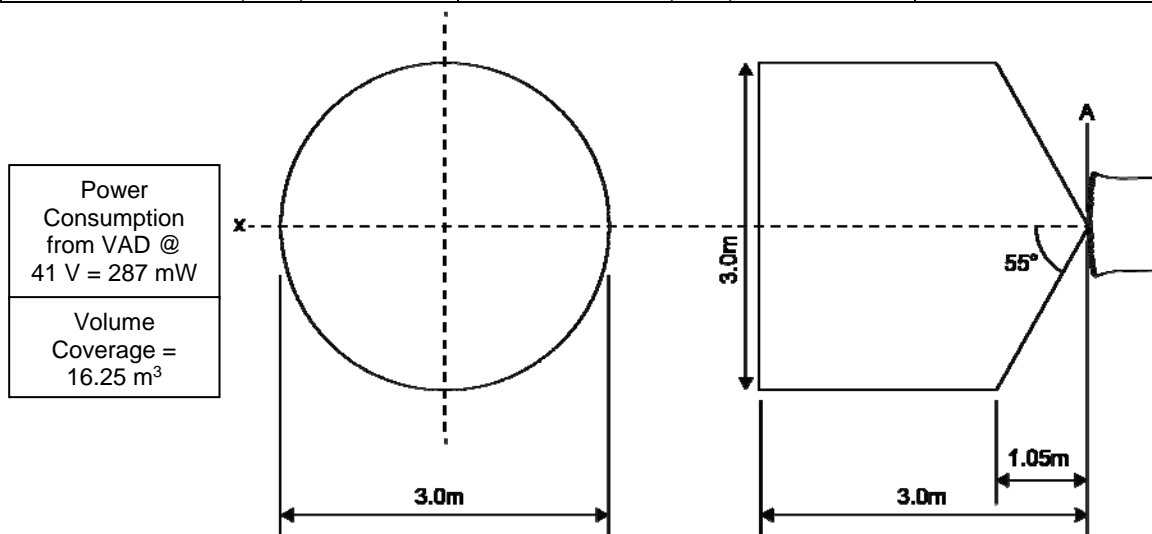

# CHQ-WSB2 Wall Sounder Beacon Light Coverage APPLICATION NOTE

O Rates Light Output Volumetric Coverage Diagram (White LED)		
Hochiki Model Numbers	HFP Model Numbers	HDR Model Numbers
CHQ-WSB2-WL	CHQ-WSB2-WL-HFP	1460170
CHQ-WSB2(WHT)-WL	CHQ-WSB2(WHT)-WL-HFP	1460150

Point A relates to the installation position of the device beacon, with the orientation such that the front of the unit faces along the X-axis of the drawing above.

O Rates Light Output Volumetric Coverage Diagram (Red LED)		
Hochiki Model Numbers	HFP Model Numbers	HDR Model Numbers
CHQ-WSB2-RL	CHQ-WSB2-RL-HFP	1460160
CHQ-WSB2(WHT)-RL	CHQ-WSB2(WHT)-RL-HFP	1460140