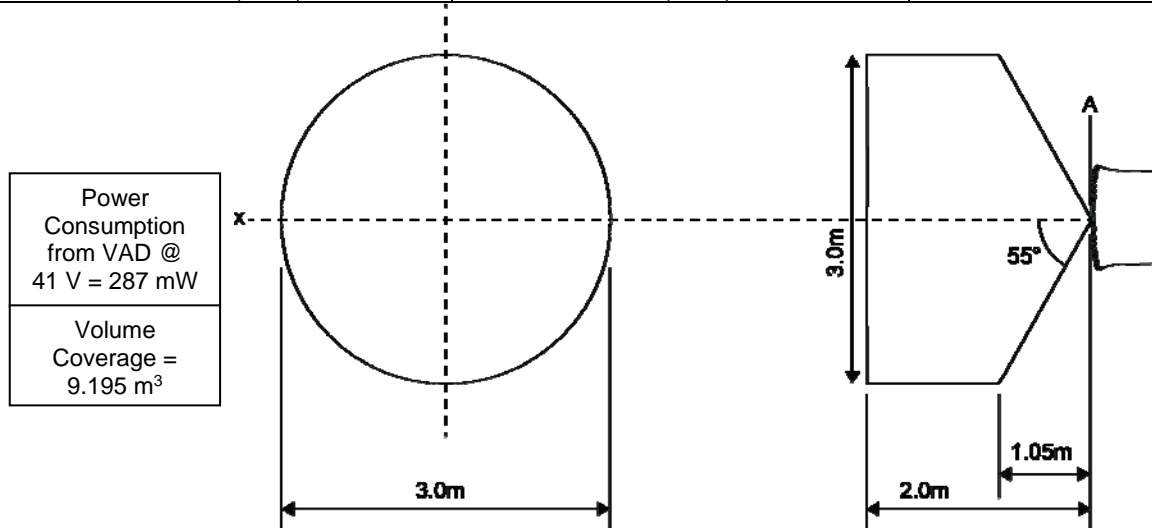

# CHQ-WSB2 Wall Sounder Beacon Light Coverage APPLICATION NOTE

O Rates Light Output Volumetric Coverage Diagram (White LED)		
Hochiki Model Numbers	HFP Model Numbers	HDR Model Numbers
CHQ-WSB2-WL	CHQ-WSB2-WL-HFP	1460170
CHQ-WSB2(WHT)-WL	CHQ-WSB2(WHT)-WL-HFP	1460150

Point A relates to the installation position of the device beacon, with the orientation such that the front of the unit faces along the X-axis of the drawing above.

O Rates Light Output Volumetric Coverage Diagram (Red LED)		
Hochiki Model Numbers	HFP Model Numbers	HDR Model Numbers
CHQ-WSB2-RL	CHQ-WSB2-RL-HFP	1460160
CHQ-WSB2(WHT)-RL	CHQ-WSB2(WHT)-RL-HFP	1460140