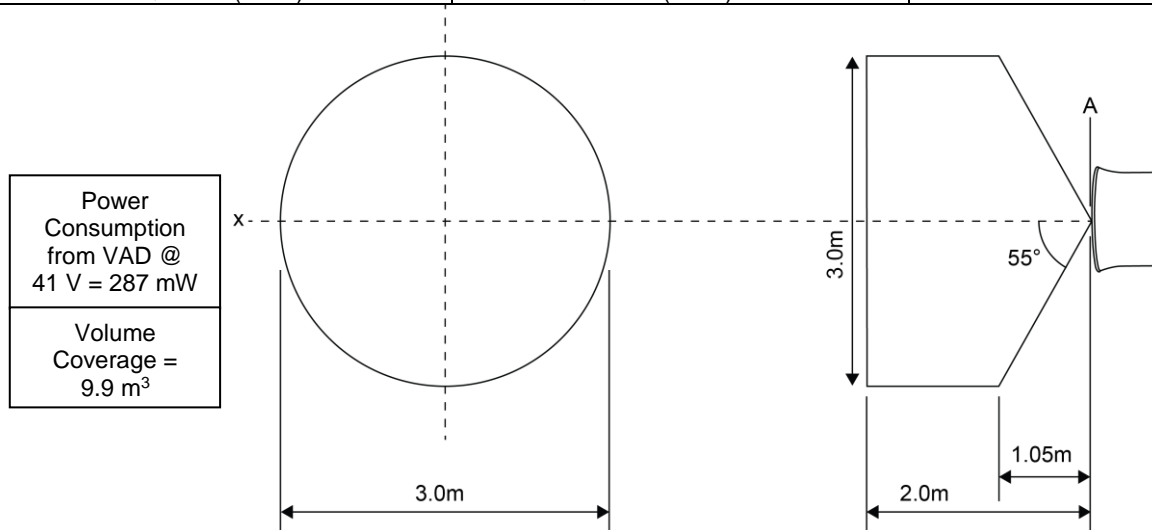

# CHQ-WSB2 Wall Sounder Beacon Light Coverage APPLICATION NOTE

O Rates Light Output Volumetric Coverage Diagram (White LED)		
Hochiki Model Numbers	HFP Model Numbers	HDR Model Numbers
CHQ-WSB2-WL	CHQ-WSB2-WL-HFP	1460170
CHQ-WSB2(WHT)-WL	CHQ-WSB2(WHT)-WL-HFP	1460150

Point A relates to the installation position of the device beacon, with the orientation such that the front of the unit faces along the X-axis of the drawing above.

O Rates Light Output Volumetric Coverage Diagram (Red LED)		
Hochiki Model Numbers	HFP Model Numbers	HDR Model Numbers
CHQ-WSB2-RL	CHQ-WSB2-RL-HFP	1460160
CHQ-WSB2(WHT)-RL	CHQ-WSB2(WHT)-RL-HFP	1460140