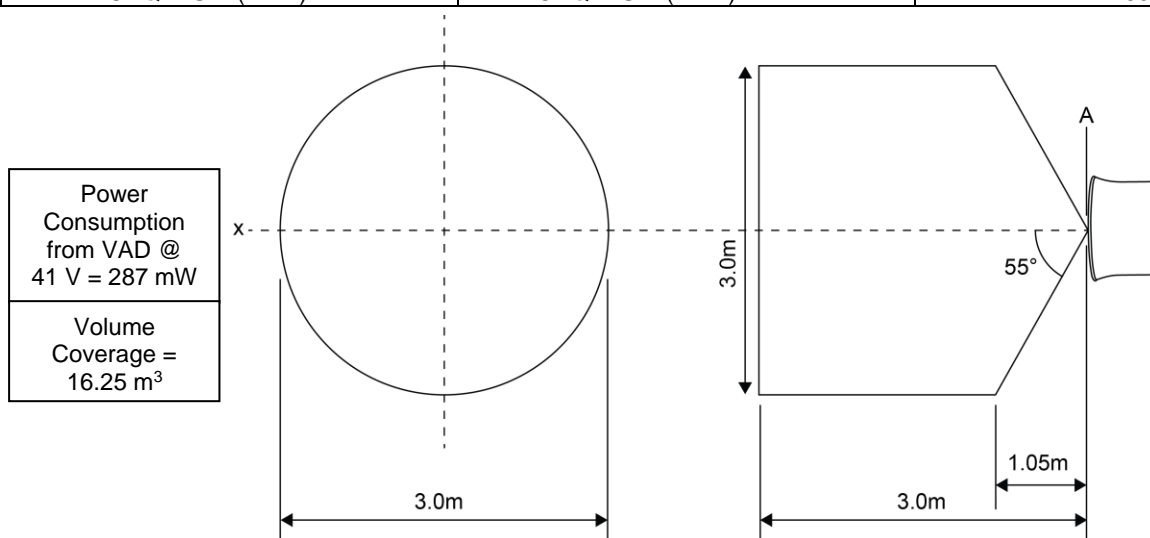

# CHQ-WSB2 Wall Sounder Beacon Light Coverage APPLICATION NOTE

O Rates Light Output Volumetric Coverage Diagram (White LED)		
Hochiki Model Numbers	HFP Model Numbers	HDR Model Numbers
CHQ-WSB2-WL	CHQ-WSB2-WL-HFP	1460170
CHQ-WSB2(WHT)-WL	CHQ-WSB2(WHT)-WL-HFP	1460150

Point A relates to the installation position of the device beacon, with the orientation such that the front of the unit faces along the X-axis of the drawing above.

O Rates Light Output Volumetric Coverage Diagram (Red LED)		
Hochiki Model Numbers	HFP Model Numbers	HDR Model Numbers
CHQ-WSB2-RL	CHQ-WSB2-RL-HFP	1460160
CHQ-WSB2(WHT)-RL	CHQ-WSB2(WHT)-RL-HFP	1460140